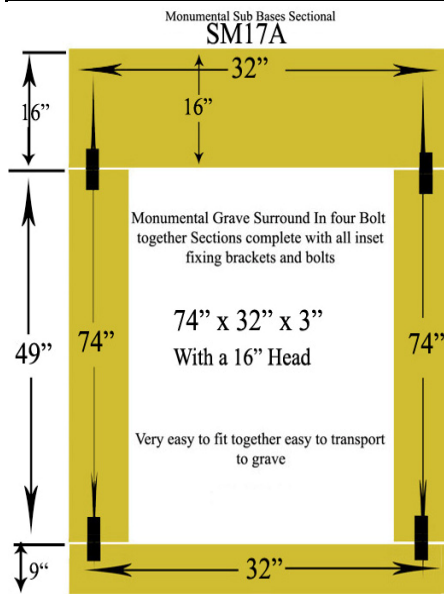

**ALL BASES ARE -PRE-CAST
WITH A COUNTERSUNK 28MM
FIXING HOLE & ANTI CHIP
EDGES**

SM01A	Headstone base 36" x 15" x 3" with a 28" fitted channel	£9.70
SM02A	Headstone base 36" x 15" x 3" with a 21" fitted channel	£9.70
SM03A	Headstone base 32" x 15" x 3" with a 21" fitted channel	£9.05
SM04A	Headstone base 27" x 15" x 3" with a 21" fitted channel	£8.85
SM04B	Headstone base plain 27" x 15" x 3"	£8.95
SM07A	Headstone base plain 42" x 15" x 3"	£11.74
SM08A	Headstone base plain 39" x 15" x 3"	£11.00
SM09A	Headstone base plain 36" x 15" x 3"	£9.70
SM10A	Headstone base plain 32" x 15" x 3"	£9.20
SM12	Headstone base plain 18" x 18" x 3"	£8.35
SM14	Vase base plain 16" x 10" x 2.5"	£4.90
SM15	Vase base plain 10" x 10" x 2.5"	£4.60
SM16	Plaque holder 16" x 16" to fit a 12" plaque	£11.05
SM17A	Grave Surround 74"X 32" X 3" With a reinforced 9" Landing &16" Head	£80.75
SM17B	Grave Surround 74"X 39" X 3" With a reinforced 9" Landing &16"Head	£88.35
SM17C	Half size Grave surround 42x32x3 With a reinforced 9"landing &16" Head	£61.85
SM17L	Grave surround 96" x 39" x 3" with a reinforced 9" landing & 16" head	£99.20
SM17M	Grave surround 87" x 39" x 3" with a reinforced 9" landing & 16" head	£95.35
SM17S	Grave surround 62" x 39" x 3" with a reinforced 9" landing & 16" head	£79.35
SM18L	Grave surround 96" x 47" x 3" with a reinforced 9" landing & 16" head	£99.98
SM18M	Grave surround 87" x 47" x 3" with a reinforced 9" landing & 16" head	£97.30
SM18S	Grave surround 62" x 47" x 3" with a reinforced 9" landing & 16" head	£82.35
SM19	Underground fixing collar designed for a 3" head	£12.95
SM20	Underground fixing collar designed for a 4" or 5" head	£15.05
SM21	Headstone base plain 36" x 18" x 3"	£10.84
SM22	Headstone base plain 32" x 18" x 3"	£10.60
SM23	Headstone base plain 42" x 18" x 3" Now Includes a single 28mm Fixing hole	£13.35
SM24	Headstone base plain 48" x 18" x 3" (**No Fixing holes**)	£15.80
SM25	HEAVY DUTY HEADSTONE CARRYING FRAME	£126.00
SM26	Concrete Raft Slip Base** 27" x 13.5" x 3" Plain & With drain channel	£8.95
SM27	Concrete Raft Slip Base** 33" x 13.5" x 3" Plain & With drain channel	£9.45
SM28	Concrete Raft Slip Base** 38" x 13.5" x 3" Plain & With drain channel	£9.70